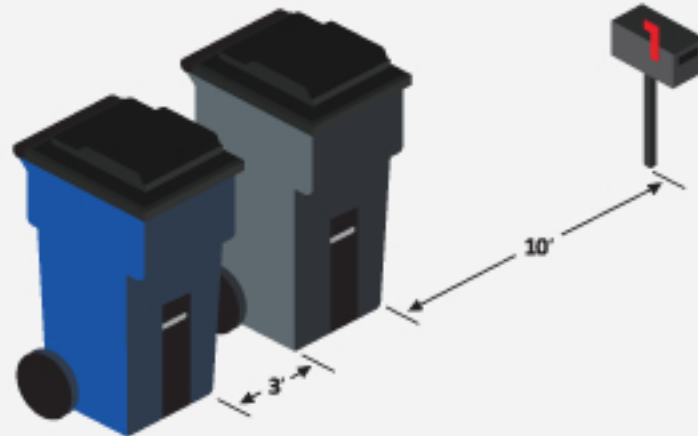

Please properly bag all household garbage/waste.

WASTE INDUSTRIES
3010 Highway 378
Conway, SC 29527

The container opening must be facing *into* the street with the handles and wheels facing your home! See below for the best placement of your cart:

Street

Street

Driveway

Have questions? Call us!
843.397.5586

NOTE: Carts need to be placed at the curb the night before your pick-up day.